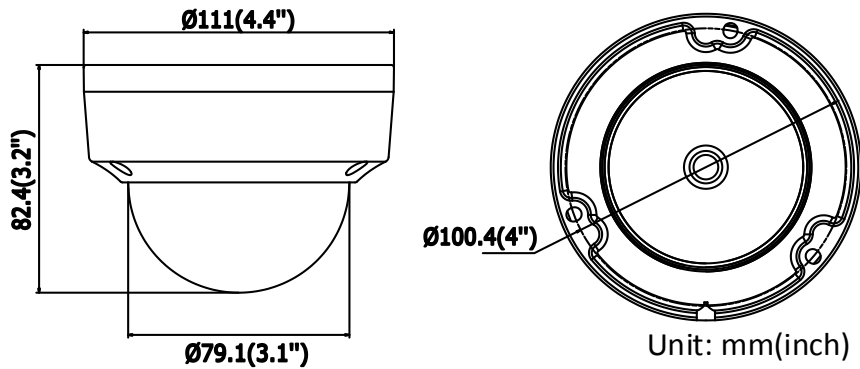

Protection Level	IP67, IK10
Material	Camera body: metal, bubble: plastic
Dimensions	Camera: $\Phi 111 \times 82.4$ mm ($\Phi 4.4" \times 3.2"$) With package: $134 \times 134 \times 108$ mm ($5.3" \times 5.3" \times 4.3"$)
Weight	Camera: 540 g (1.2 lb.) With package: 730 g (1.6 lb.)

Available Model

DS-2CD2145FWD-I (2.8/4/6/8/12 mm), DS-2CD2145FWD-IS (2.8/4/6/8/12 mm)

Dimension

Accessory